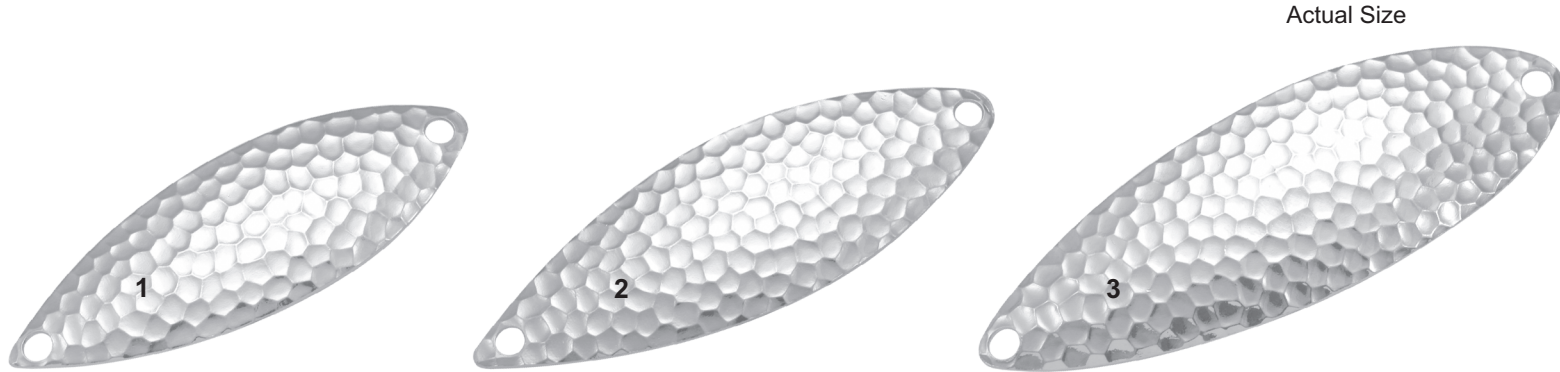

WILLOWLEAF SPOONS

HAMMERED PATTERN - HEAVY GAUGE BRASS TROPHY LINE

PLATE FINISH

Size Gauge	1	2	3
NICKEL	233201 $492.70	233202 585.10	233203 764.60
GOLD	233501 $922.20	233502 993.70	233503 1411.10
BLACK/NICKEL & LACQUER	233701 $813.00	233702 907.90	233703 1091.10
COPPER & LACQUER	234301 $813.00	234302 907.90	234303 1091.10
SILVER & LACQUER	234601 $703.60	234602 770.20	234603 1045.50
50/50 NICKEL/GOLD	234611 $1350.50	234612 1422.00	234613 1839.40

Price Per Thousand (M) Quantity Discount: (One Size and Finish) 5M-10M = 5%, 10M+ = 10%.
Discounts not available on Gold.

PAINT FRONT/NICKEL BACK

Size Gauge	1	2	3
RED	244401	244402	244403
CHARTREUSE	244411	244412	244413
BLACK	244421	244422	244423
ORANGE	244431	244432	244433
GREEN	244441	244442	244443
BLUE	244451	244452	244453
WHITE	244461	244462	244463
GLOW IN THE DARK	244471	244472	244473
PEARLESCENT	244481	244482	244483
HOT PINK	244491	244492	244493
PRICE	$582.40	680.80	882.70