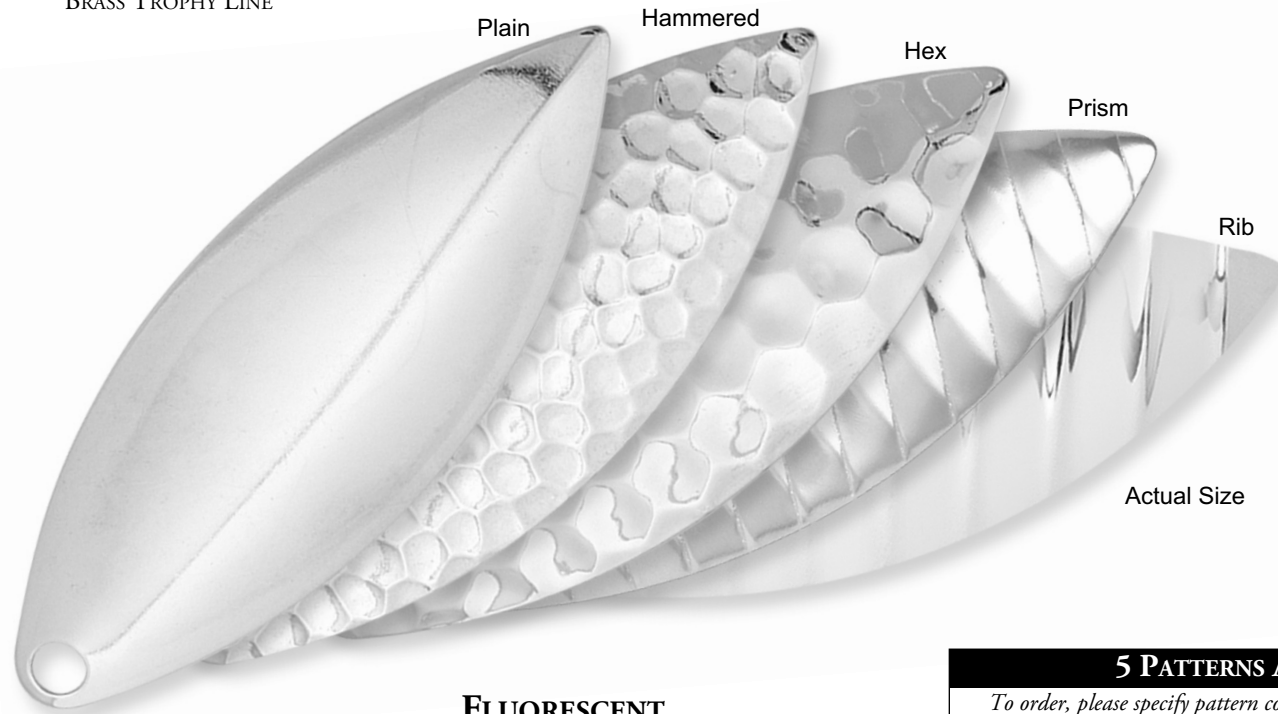

# MUSKY & PIKE LURE SPINNER BLADES MAGNUM WILLOWLEAF

BRASS TROPHY LINE

**EXTENDED GLOW IN THE DARK COLORED PAINT PAINT - 2 SIDES**

|            | Size 10  | Size 10 |
|------------|----------|---------|
| Gauge      | .025     | .040    |
| RED        | 146310   | 859610  |
| CHARTREUSE | 146410   | 859710  |
| ORANGE     | 146510   | 859810  |
| GREEN      | 146610   | 859910  |
| BLUE       | 146710   | 860010  |
| PINK       | 146810   | 860110  |
| PRICE      | \$275.70 | 317.30  |
| NATURAL    | 146910   | 860210  |
| GREEN      | \$197.70 | 239.40  |

## PLATE FINISH

|                        | Size 10  | Size 10 |
|------------------------|----------|---------|
| Gauge                  | .025     | .040    |
| NICKEL                 | 144710   | 858010  |
|                        | \$147.80 | 189.40  |
| GOLD                   | 144810   | 858110  |
|                        | \$287.30 | 328.90  |
| BLACK/NICKEL & LACQUER | 144910   | 858210  |
|                        | \$195.60 | 237.20  |
| COPPER & LACQUER       | 145010   | 858310  |
|                        | \$195.60 | 237.20  |
| SILVER & LACQUER       | 145110   | 858410  |
|                        | \$216.50 | 258.10  |
| 50/50 NICKEL/GOLD      | 145210   | 858510  |
|                        | \$335.40 | 377.00  |

## FLUORESCENT PAINT - 2 SIDES

|              | Size 10  | Size 10 |
|--------------|----------|---------|
| Gauge        | .025     | .040    |
| RED          | 145310   | 858610  |
| CHARTREUSE   | 145410   | 858710  |
| BLACK        | 145510   | 858810  |
| ORANGE       | 145610   | 858910  |
| GREEN        | 145710   | 859010  |
| BLUE         | 145810   | 859110  |
| WHITE        | 145910   | 859210  |
| GLOW IN DARK | 146010   | 859310  |
| PEARLESCENT  | 146110   | 859410  |
| HOT PINK     | 146210   | 859510  |
| PRICE        | \$143.80 | 185.50  |