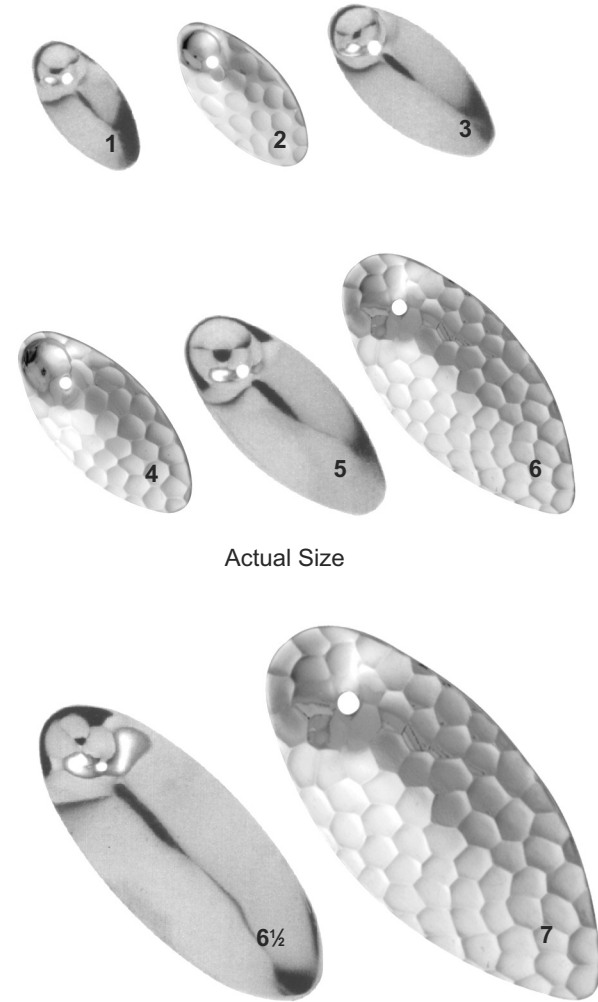

# IN-LINE SPINNER BLADES

## PLAIN/HAMMERED PATTERNS

BRASS TROPHY LINE

### PLAIN PATTERN - PLATE FINISH

Size	1	2	3	4	5	6	6½	7
Gauge	.018	.018	.025	.025	.025	.032	.032	.032
<b>POLISH BRASS</b>	<b>271101</b>	<b>271102</b>	<b>271103</b>	<b>271104</b>	<b>271105</b>	<b>271106</b>	<b>271165</b>	<b>271107</b>
	\$63.00	75.50	100.10	121.50	137.00	230.90	278.20	394.30
<b>NICKEL</b>	<b>271201</b>	<b>271202</b>	<b>271203</b>	<b>271204</b>	<b>271205</b>	<b>271206</b>	<b>271265</b>	<b>271207</b>
	\$75.00	89.00	123.00	152.20	176.80	299.10	392.70	533.00
<b>GOLD</b>	<b>271501</b>	<b>271502</b>	<b>271503</b>	<b>271504</b>	<b>271505</b>	<b>271506</b>	<b>271565</b>	<b>271507</b>
	\$246.20	264.80	298.30	381.30	429.70	542.60	628.00	920.10
<b>BLACK/NICKEL &amp; LACQUER</b>	<b>271701</b>	<b>271702</b>	<b>271703</b>	<b>271704</b>	<b>271705</b>	<b>271706</b>	<b>271765</b>	<b>271707</b>
	\$269.60	284.30	312.20	346.10	425.80	628.50	701.50	859.00
<b>SILVER &amp; LACQUER</b>	<b>272601</b>	<b>272602</b>	<b>272603</b>	<b>272604</b>	<b>272605</b>	<b>272606</b>	<b>272665</b>	<b>272607</b>
	\$312.70	327.40	360.70	384.00	485.50	684.40	752.40	954.10
<b>50/50 NICKEL/GOLD</b>	<b>271901</b>	<b>271902</b>	<b>271903</b>	<b>271904</b>	<b>271905</b>	<b>271906</b>	<b>271965</b>	<b>271907</b>
	\$727.50	746.10	779.60	862.60	911.00	1023.90	1109.30	1401.40

In-Line Index	
Plain Brass	.90
Hammered Brass	.90
Fluorescent Paint - 2 Sides	.91
Paint Front/Nickel Back	.91
Diamond Pattern	.92
Glow-in-the-Dark	.91
Blade Specifications	.191

Actual Size

Price Per Thousand (M) Quantity Discount: (One Size and Finish) 5M-10M = 5%, 10M+ = 10%.  
Discounts not available on Gold, Black/Nickel, Copper, Silver finishes.